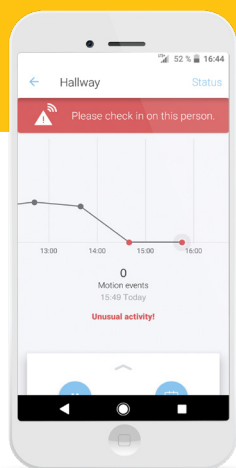

Power

Runs on 4 x AA batteries

Smartphone app

Displays activity for all family members or carers

Peace of mind

A quick glance on your app will confirm your loved ones are ok

Unobtrusive

No wearable device

Auto alerts

Alerts are sent when anomalies are detected

Share the app

With any number of family members or carers

Flexible and inexpensive

No lock in contracts
Just \$20.00 per month

AbiBird™ is an unobtrusive motion sensor that tracks 'normal' day and night activity and displays it on a smartphone.